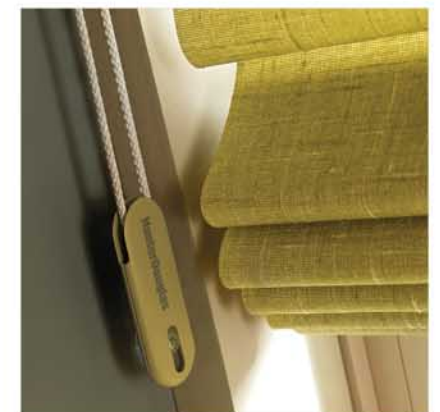

EASYRISE™ 循環拉繩

- 特設循環繩圈及彈性安全扣，操作大幅窗簾時更安全省力。
- 繩扣可固定在窗框，安全可靠。
- Continuous cord loop to easily raise or lower large shades.
- Cord tensioner mounts securely to the window frame for enhanced child and pet safety.