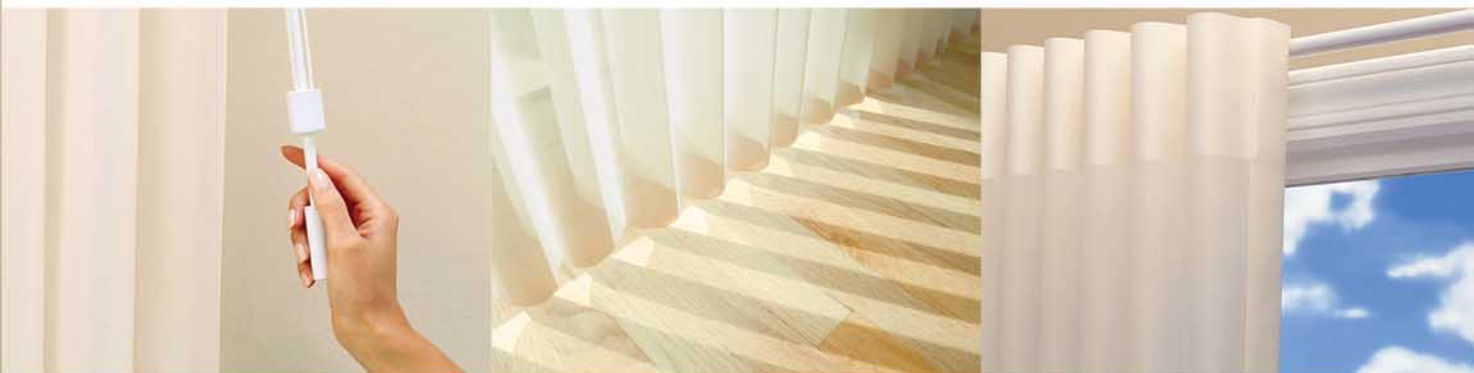

With Pirouette® window shadings, the look and feel of a traditional fabric shade is improved: the gentle pull of a cord lets you change a room's lighting in a whole new way. Soft, horizontal fabric vanes expand to filter natural light, or contract to give you a perfect outside view.

- With a gentle pull of the operating cord, textured fabric in a palette of delightful colors transforms from contoured folds to opened vanes, allowing a softened outside view through the sheer backing.
- Our revolutionary Invisi-Lift™ system allows the vanes to float gracefully, and even opened they can still offer UV protection and reduced glare.
- Create harmony throughout your home with fashionable fabric options.
- Ability to block 86% of harmful UV rays when vanes are open and block up to 99% when closed.
- All color are available in semi-opaque or room darkening, and the choice of 4" or 5" vane sizes. Pirouette® window shadings can offer versatility in both function and style, and the perfect finishing touch to every room in your home.
- Comes in EasyRise™ and PowerRise™ options.

Marrying the beauty of sheers with the privacy of soft draperies, Luminette® Privacy Sheers feature translucent fabric facings and vanes that rotate for infinite degrees of light control and privacy.

- Particularly suitable for big windows, balcony and glass door.
- Its combination wand/cord provides a single control to transverse the fabric and rotate the vanes. For added convenience, a remote control motorized operating system is available.