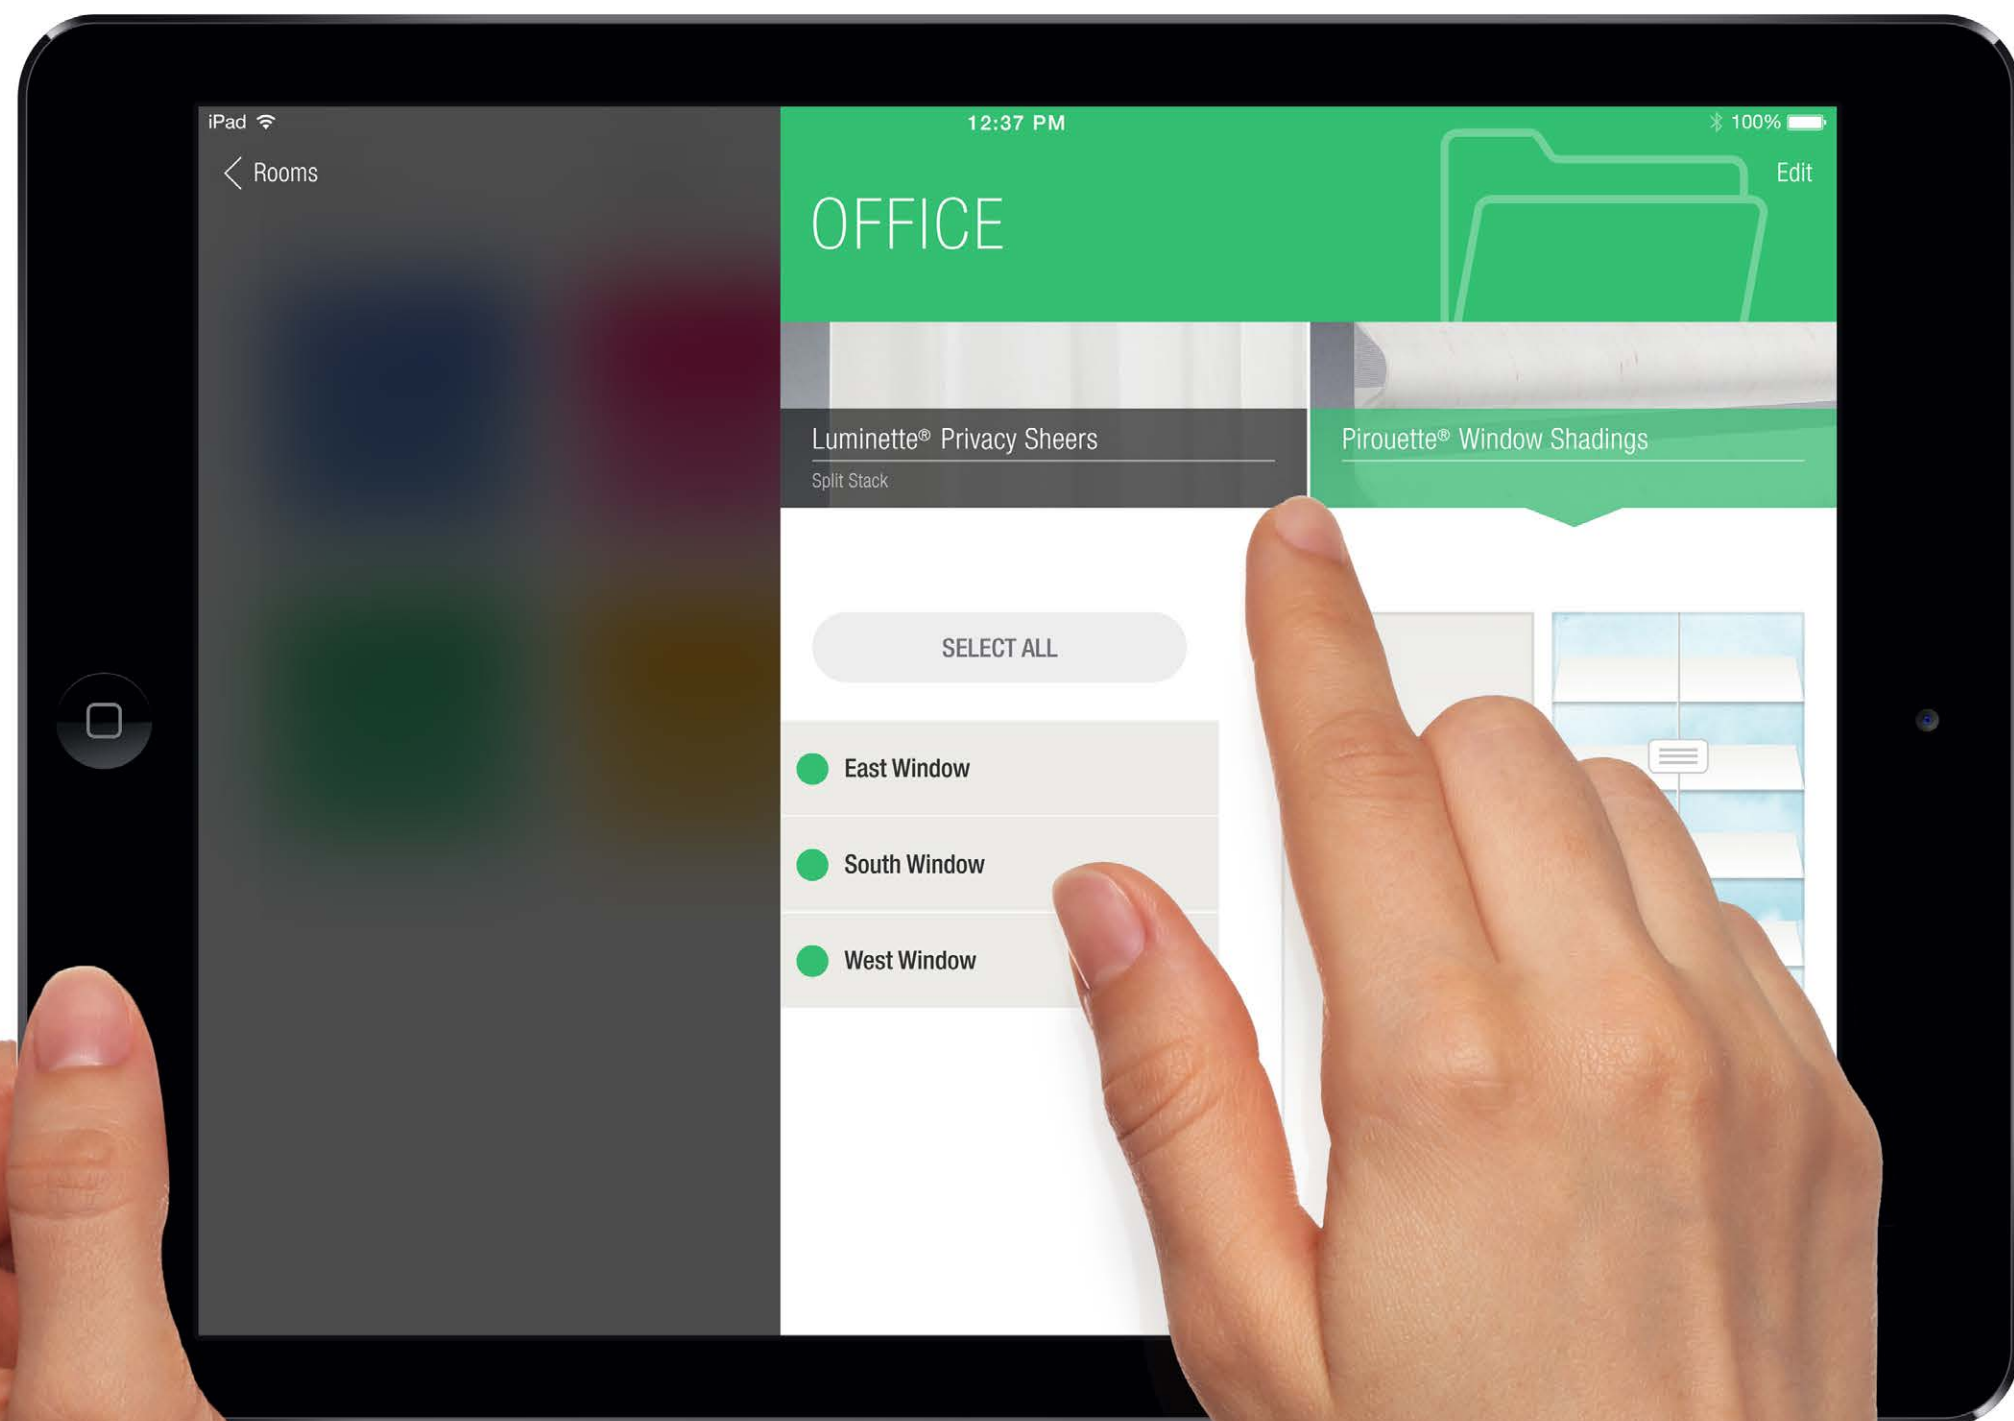

Pebble: Cobalt
Remote: Black

Pebble: Cobalt
Remote: White

Convenience

from any wall.

The Surface Remote, which easily mounts to any wall, operates the same way and with all the same features as the Pebble Remote, but from a convenient fixed location.

It comes in several color options to mix and match to your personal style.

Surface: White Matte
Remote: Black

Surface: White Matte
Remote: White

Surface: Nickel Matte
Remote: Black

Surface: Nickel Matte
Remote: White

Surface: Black Matte
Remote: Black

Surface: Black Matte
Remote: White

2) Direct control from your phone or tablet.

For more precise individual shade control or group control, use the PowerView™ App to send shades to specific positions with just the swipe of a finger. The PowerView App is available on Apple® iOS and Android™ mobile devices and requires a PowerView Hub for operation. The innovative PowerView Hub, which easily connects to your home's existing WiFi router, acts as the central nervous system for the entire PowerView Motorization system. It integrates all your motorized window treatments with the PowerView App, providing direct shade control and customized Scene settings from a single, central device. Then, from the convenience of your phone or tablet, use the PowerView App to quickly, precisely and with endless variety control the positions of all the shades in the room. Simply create your Rooms, add your shades to those Rooms, make a selection and use product-specific slider bars to adjust your shades to precise positions, 100% of the time.