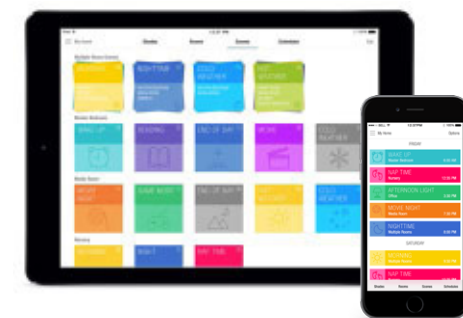

Select from three finishes to adapt to the personality of any home.

Surface: White Matte
Scene Controller: Black

Surface: White Matte
Scene Controller: White

Surface: Nickel Matte
Scene Controller: Black

Pebble: Black Matte
Scene Controller: White

Pebble: Cobalt
Scene Controller: Black

Pebble: Cobalt
Scene Controller: White

It's your home.

Take control like never before.

Your control:

1) Pebble™ and Surface Remote:

At the heart of the PowerView™ Motorization system are the easy-to-use handheld and wall-mounted remotes that let you easily control and adjust a single window treatment or an entire room with the push of a button.

2) PowerView App:

Our innovative app allows you to use your smartphone or tablet like a remote control for individual shades, or the entire home, whether at home or away.

3) Pebble and Surface Scene Controller: