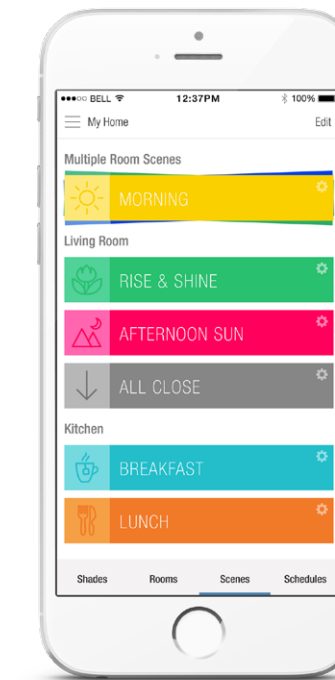

DINNER

6:30 PM: ROTATE VANES
KITCHEN

INSPIRATION

1:30 PM: HALFWAY
OFFICE

NIGHTTIME

8:30 PM: ALL CLOSE
WHOLE HOME

4) Bring Scenes to life.

Once you have your Scenes created, you can control them on command with the PowerView™ Pebble™ Scene Controller or even your phone or tablet from anywhere in the world using RemoteConnect™.

Key features of Scene control:

RemoteConnect™: provides the ability to activate Scenes from anywhere in the world via your phone or tablet by creating an account with the PowerView™ App. Forget to close the shades before leaving on vacation? Log-in remotely to the PowerView App to set your shades in motion. RemoteConnect works through a secure Hunter Douglas server to keep your home safe and protected.

Scene Controller: Perfect for activating Scenes on the fly, the Scene Controller provides the added convenience of Scene control from the handheld Pebble and wall-mounted Surface.

Scene control

on any wall in any home.