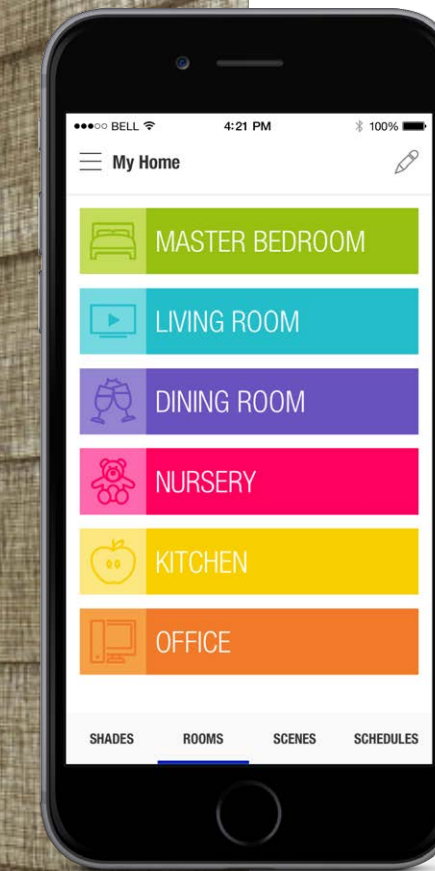

It's time to experience
for yourself how
our intelligent shades
can simplify your life.

PowerView™ Motorization is available with an unrivaled selection of sophisticated styles, fabrics and colors from Hunter Douglas, the world leader in window fashions. With PowerView, your window treatments will become such an essential part of the way you live, you'll wonder how you ever lived without them.

The smarter side of style.