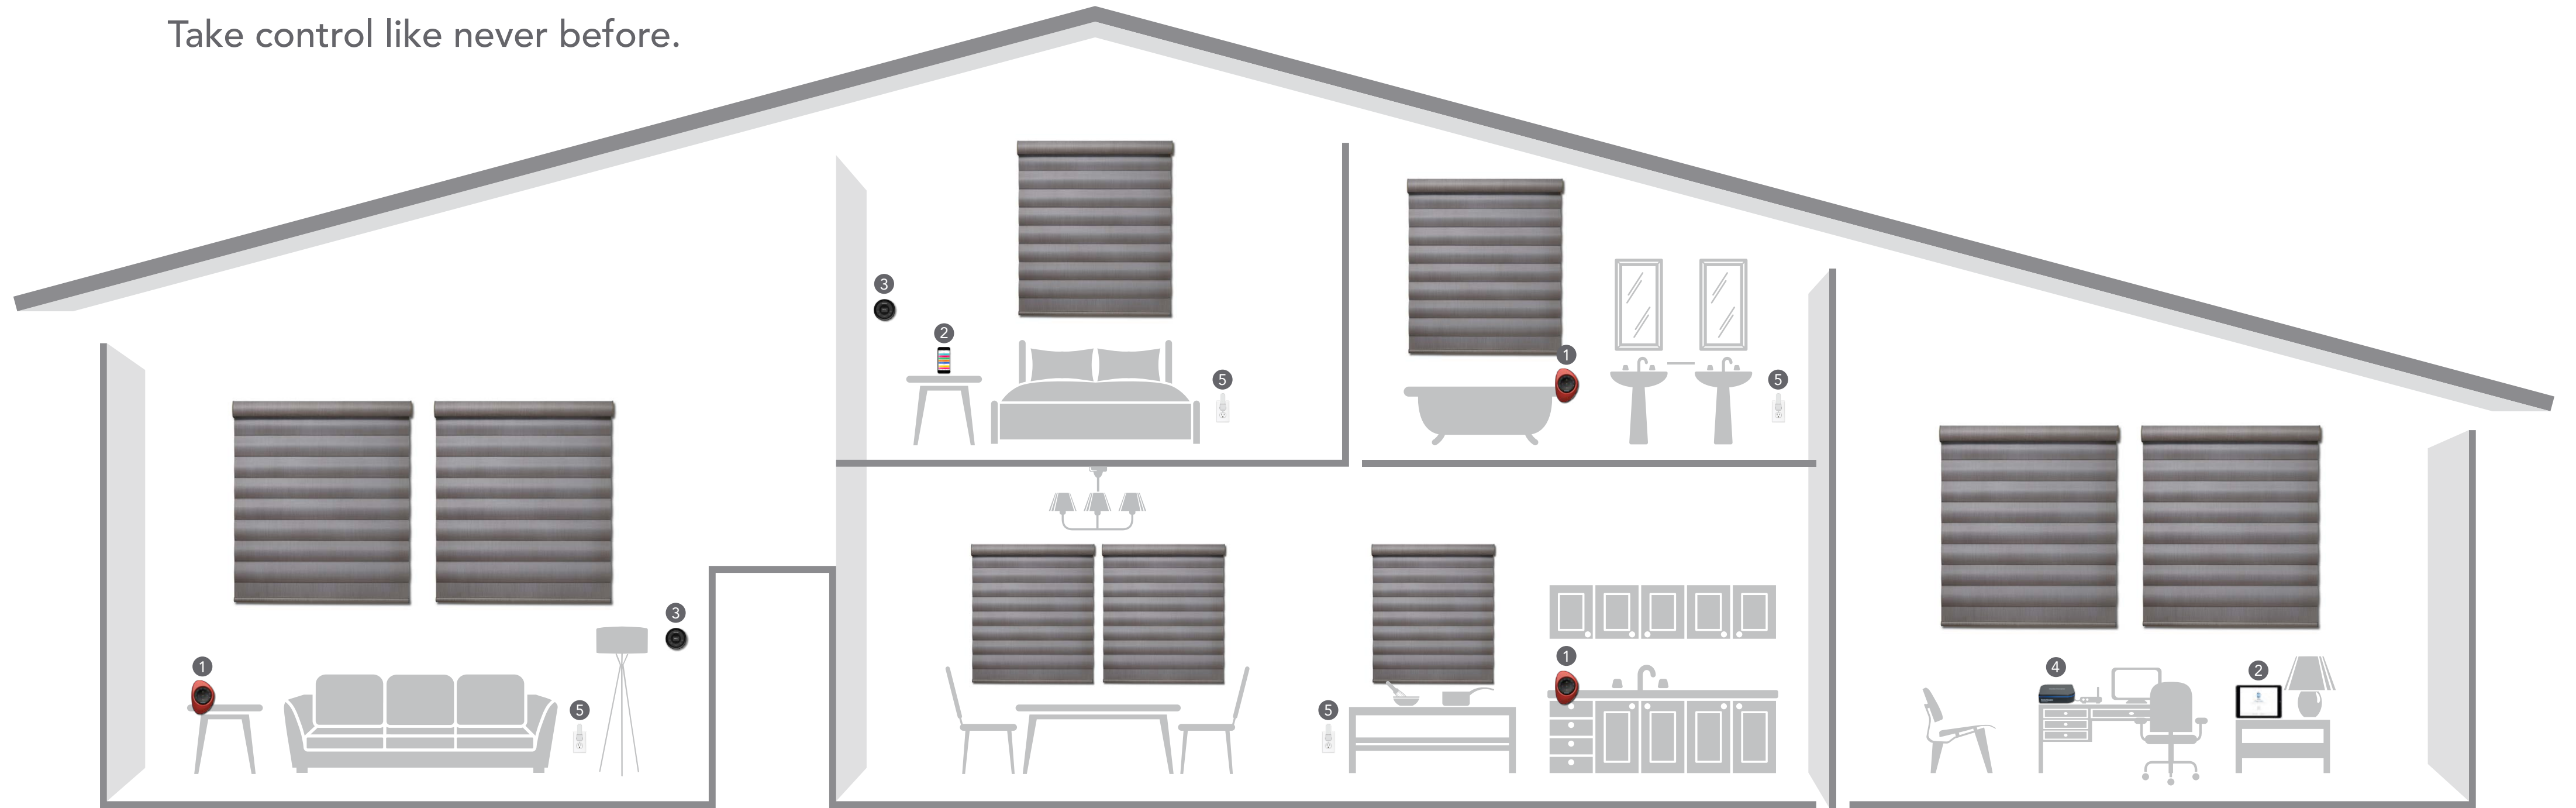

Enter a room and, like switching on a light, your shades operate at your command with the stylish Surface Remote. Or, reach for the Pebble Remote and adjust your shades on the fly to block the glare on a TV set, open to the view, or lower the shades for privacy without lifting more than a finger. The Pebble is the perfect union of form and function, both simply elegant and elegantly simple.

Pebble: Black Matte
Scene Controller: White

Pebble: Cobalt
Scene Controller: Black

Pebble: Cobalt
Scene Controller: White

It's your home.

Take control like never before.

Your control:

1) Pebble™ and Surface Remote:

At the heart of the PowerView™ Motorization system are the easy-to-use handheld and wall-mounted remotes that let you easily control and adjust a single window treatment or an entire room with the push of a button.

2) PowerView App:

Our innovative app allows you to use your smartphone or tablet like a remote control for individual shades, or the entire home, whether at home or away.

3) Pebble and Surface Scene Controller: