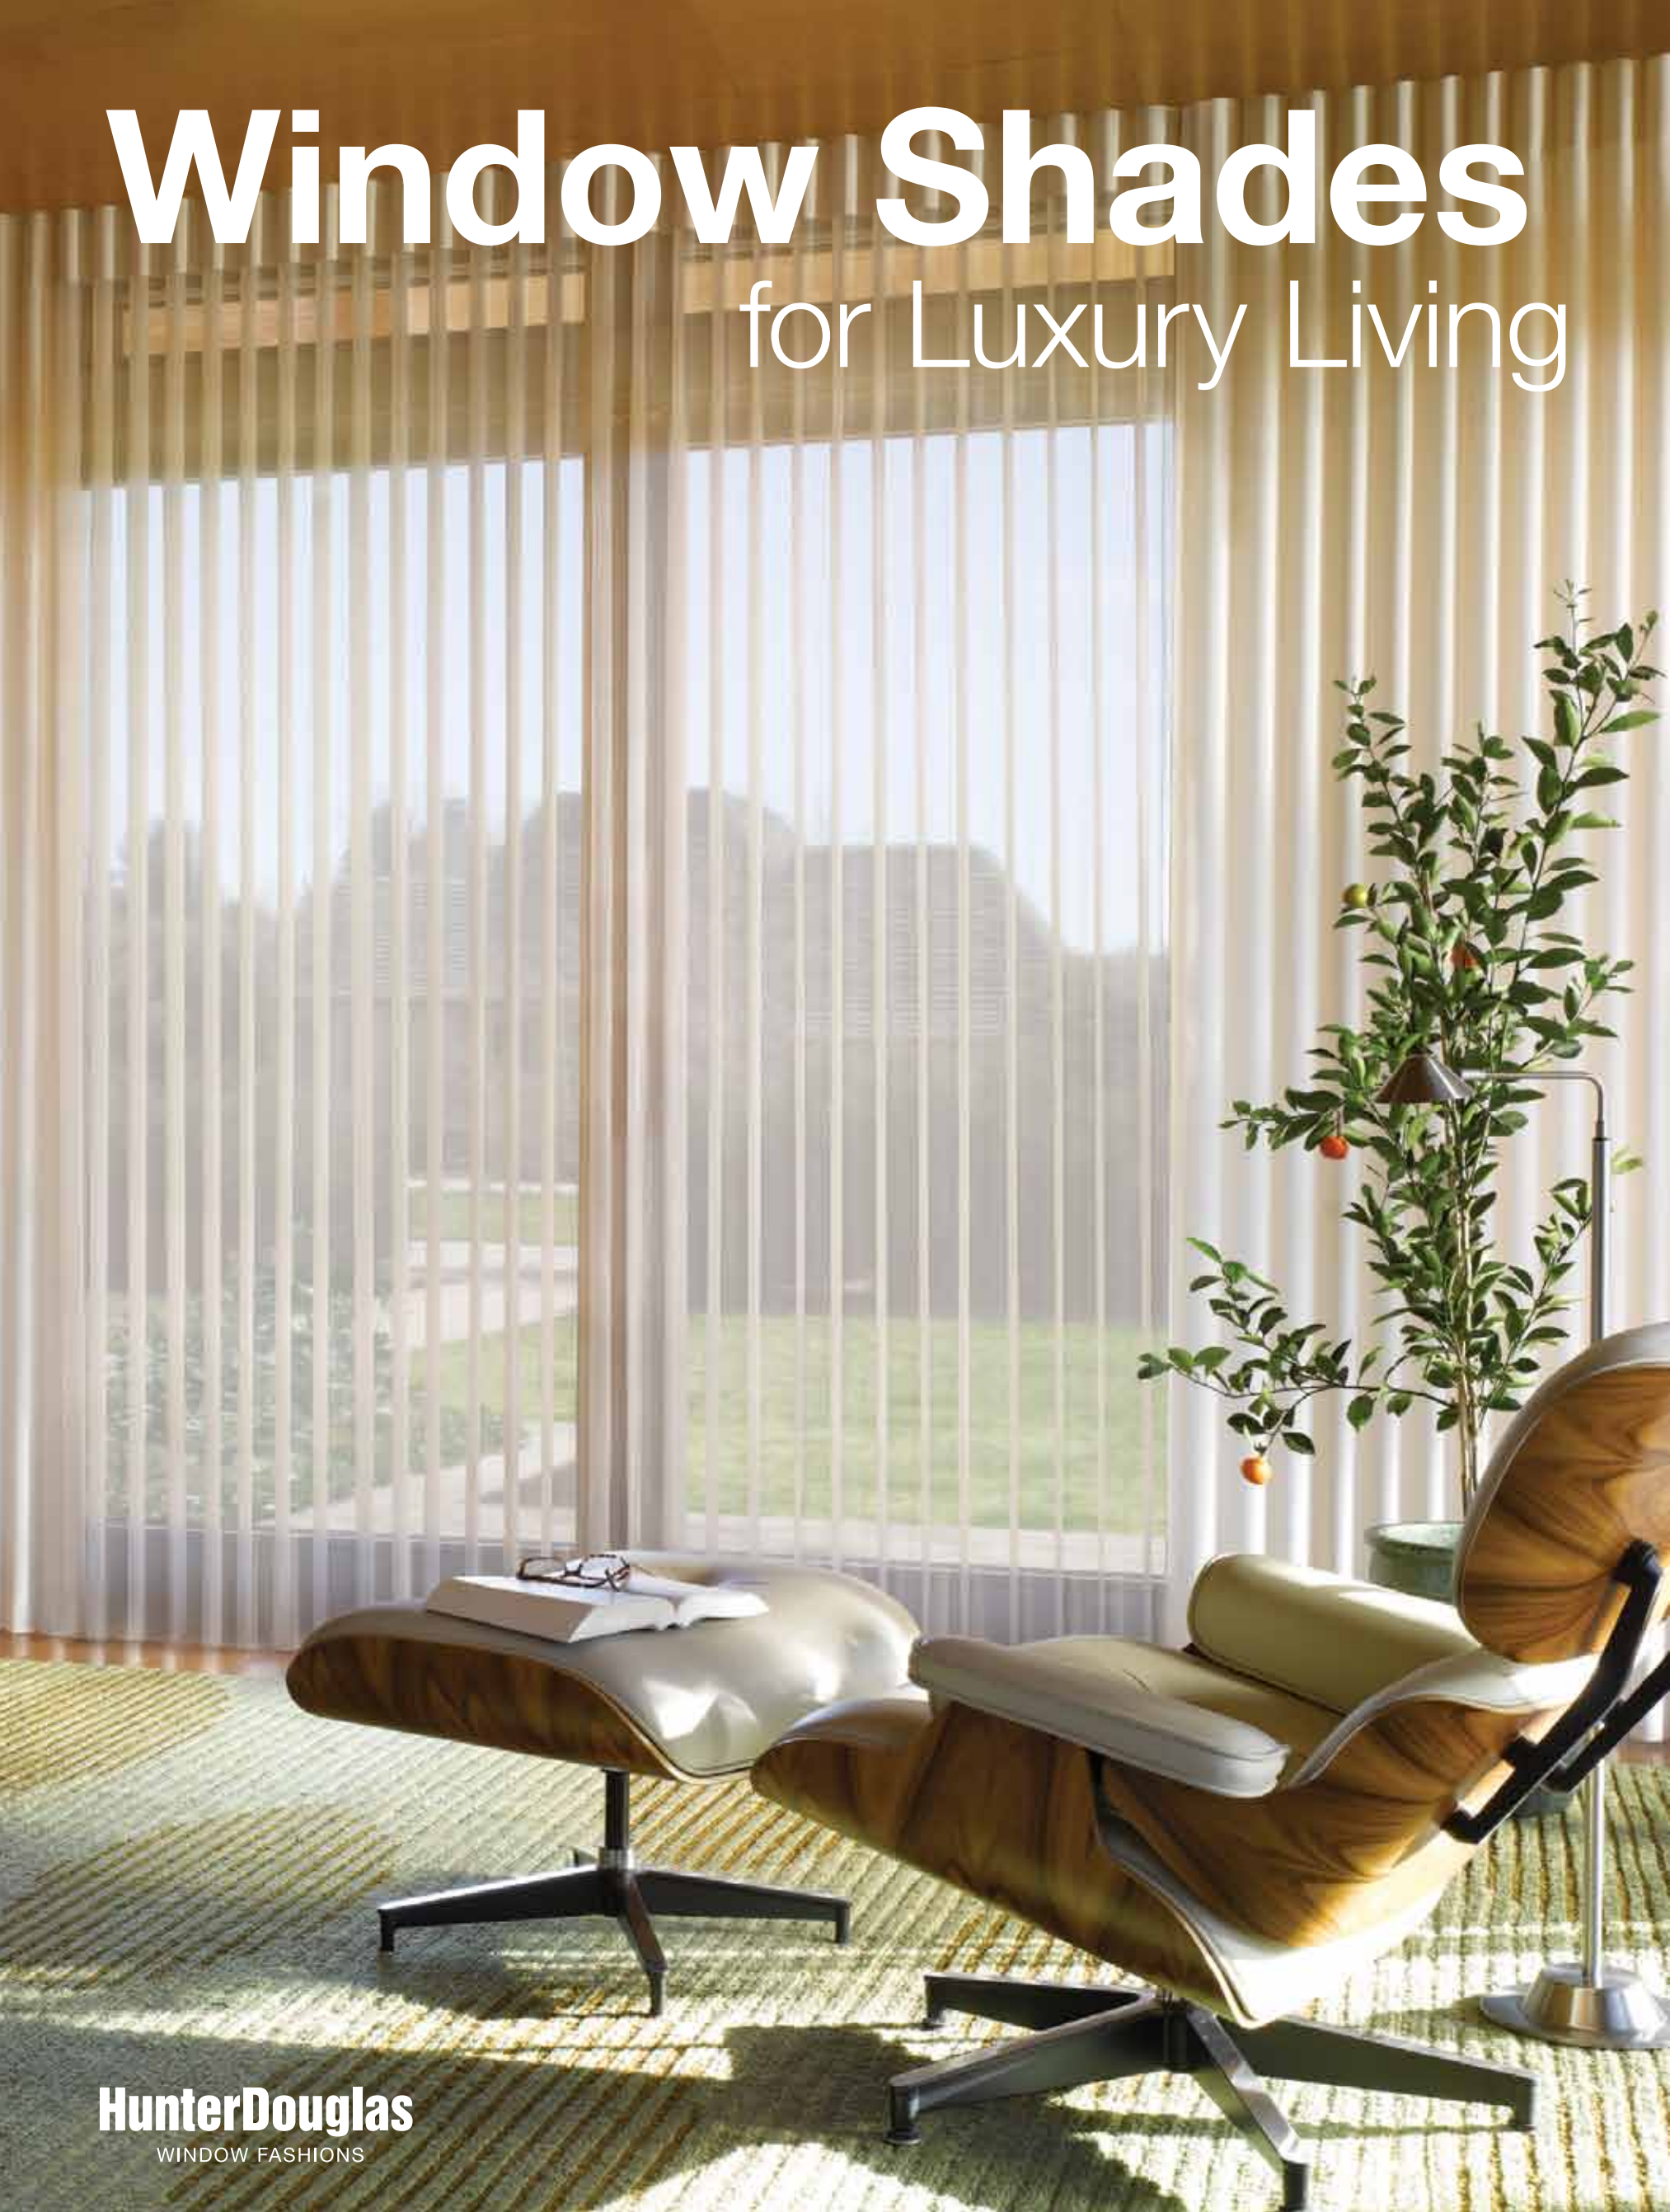

Window Shades

for Luxury Living

Welcome to the 3rd edition of the Hunter Douglas coffee table book celebrating inspiring window shading design.

In 2010, we launched the Hunter Douglas Designing Windows Awards to showcase inspiring window covering designs from architects and interior designers from all over Asia.