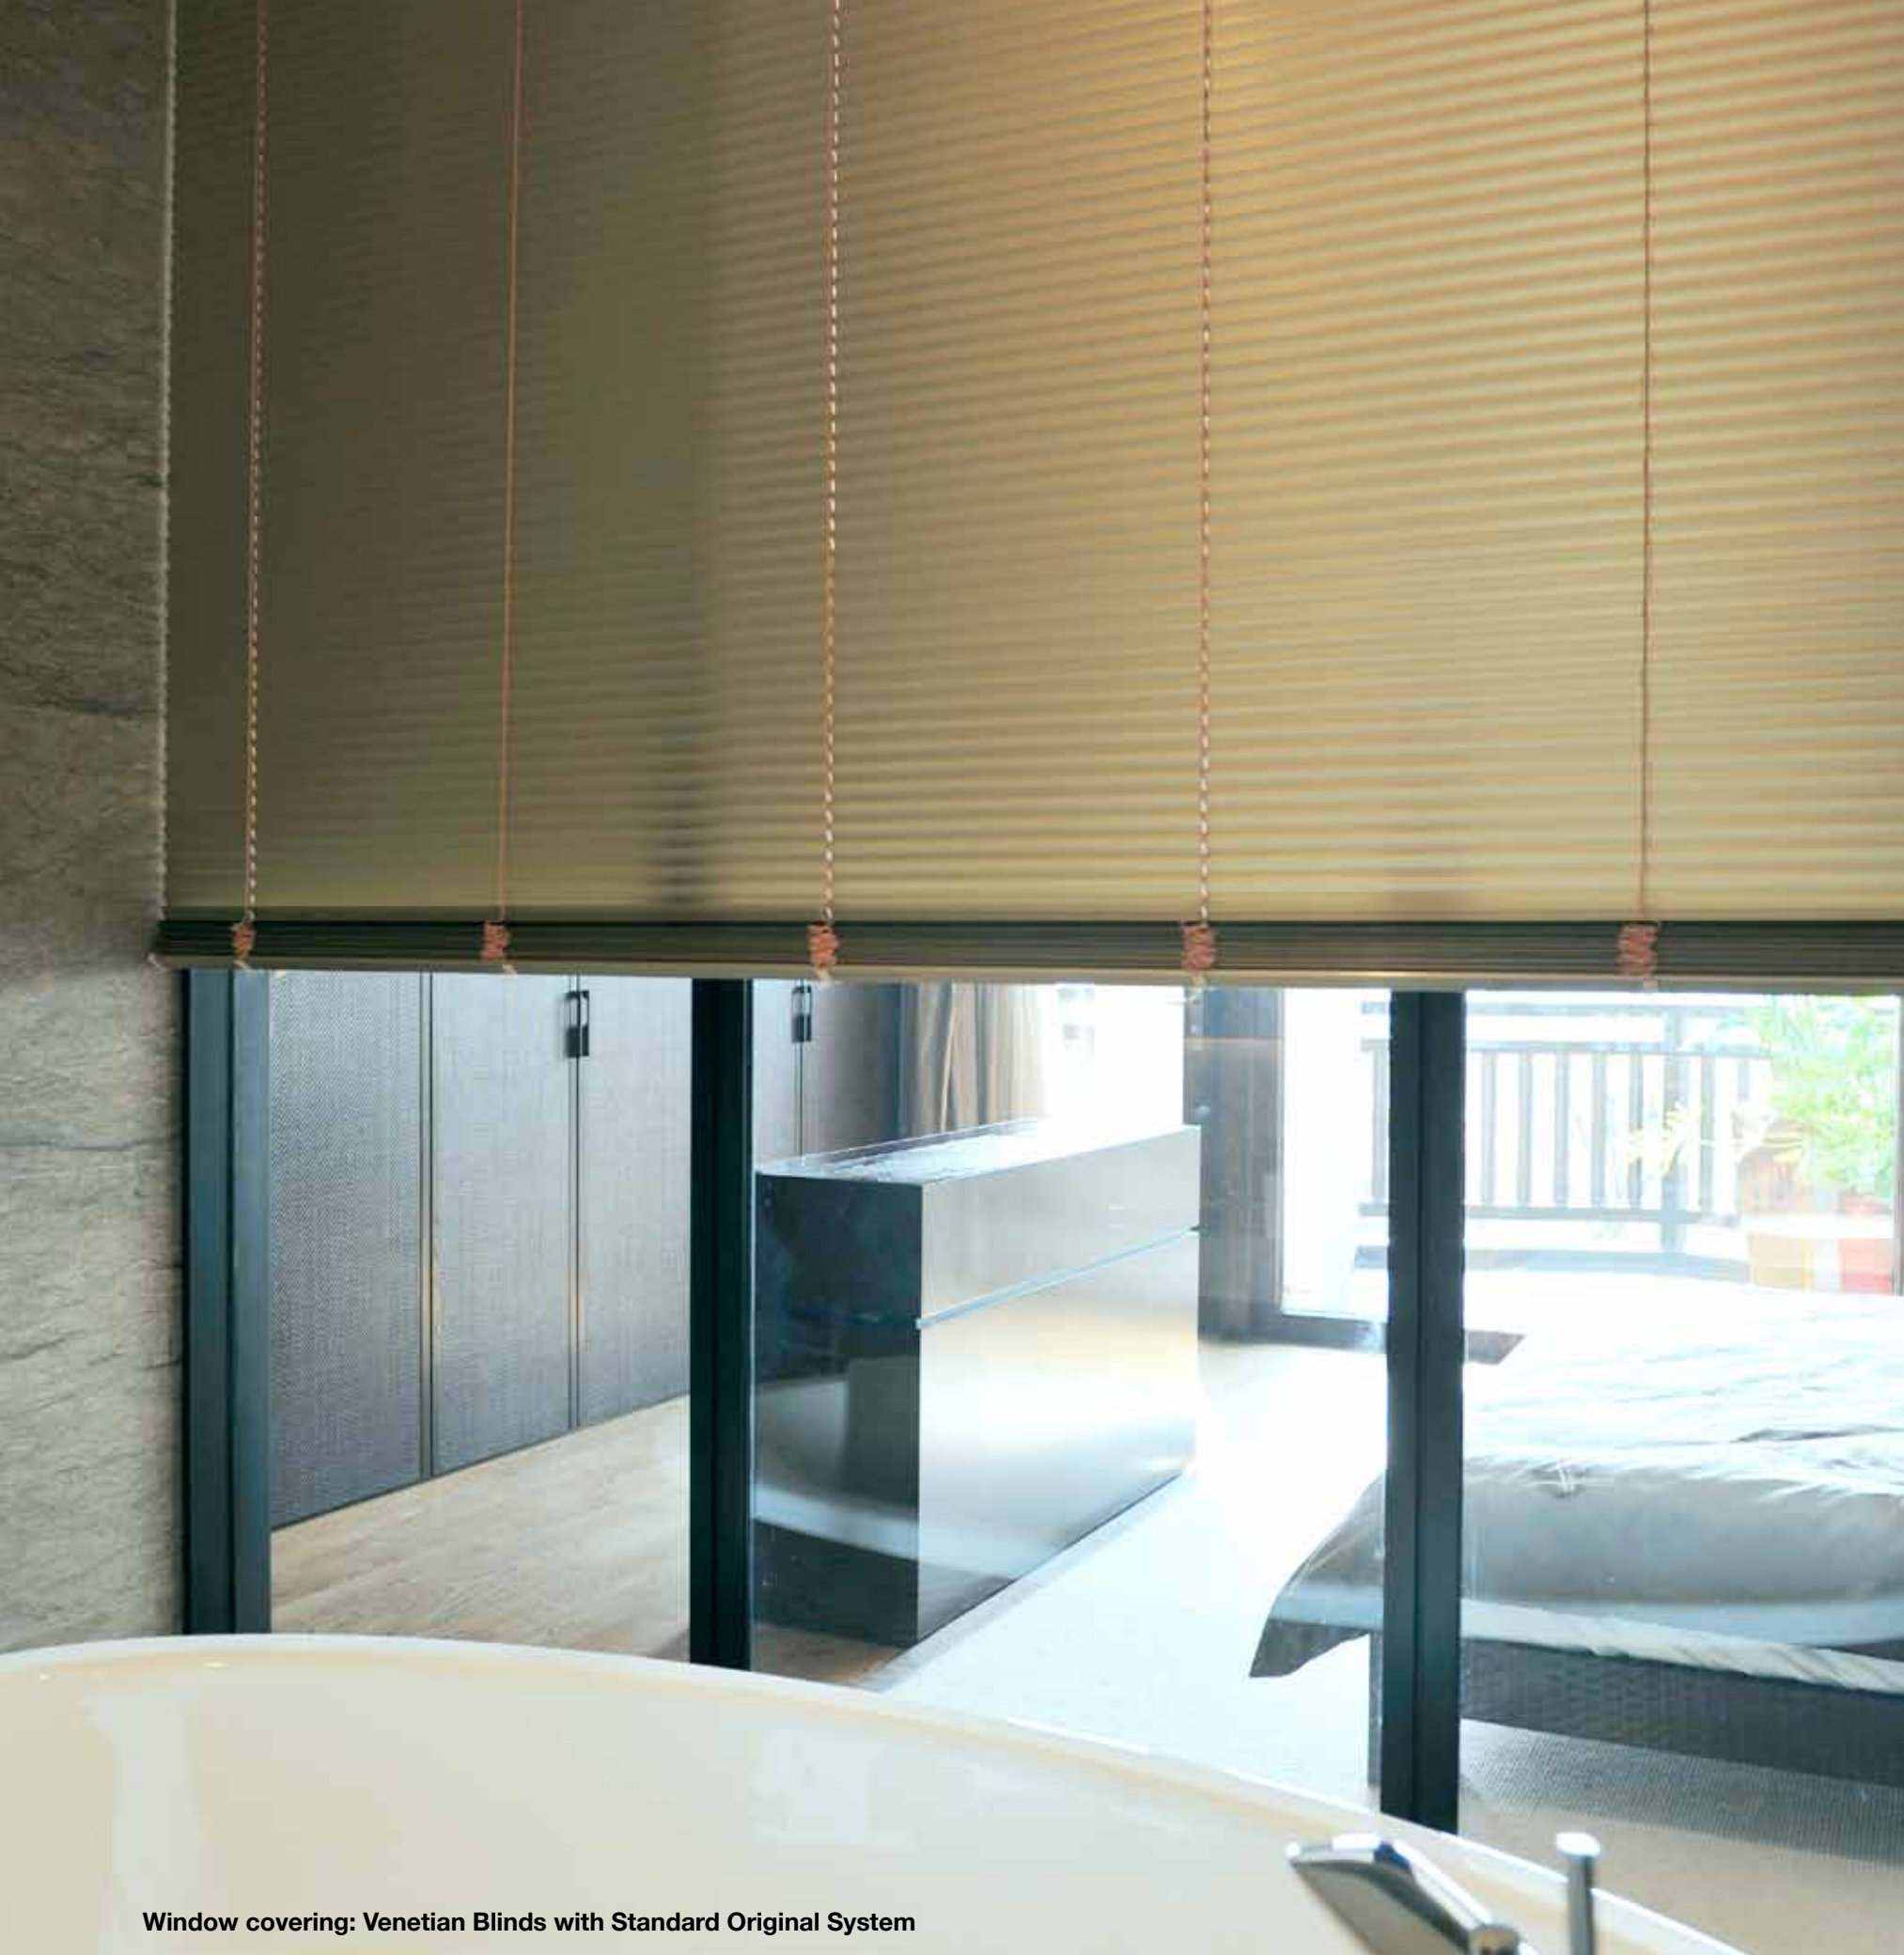

Window covering: Duettes® Honeycomb Shades with Standard Cordlock Top-down/Bottom-up

ARTS OF ASIA
Philippines

The idea here was to achieve the same sense of tranquility one gets when viewing the bamboo garden outside while protecting the privacy inside.

Window covering: Venetian Blinds with Standard Original System

JIE HUI LIANG
China

Imagine the experience of soaking in the bathtub with a skyline view. Using Venetian Blinds, you get complete privacy, yet still retain the beautiful scenery, washing away your stress and worries during bath time.

Window covering: Duette® Honeycomb Shades with Ultraglide™ Duolite™

UMPORN LAOHAVILAI
Thailand

To create a quiet corner for relaxation, custom Duette® Honeycomb Shades were made to fit every angle exposed for optimum privacy.