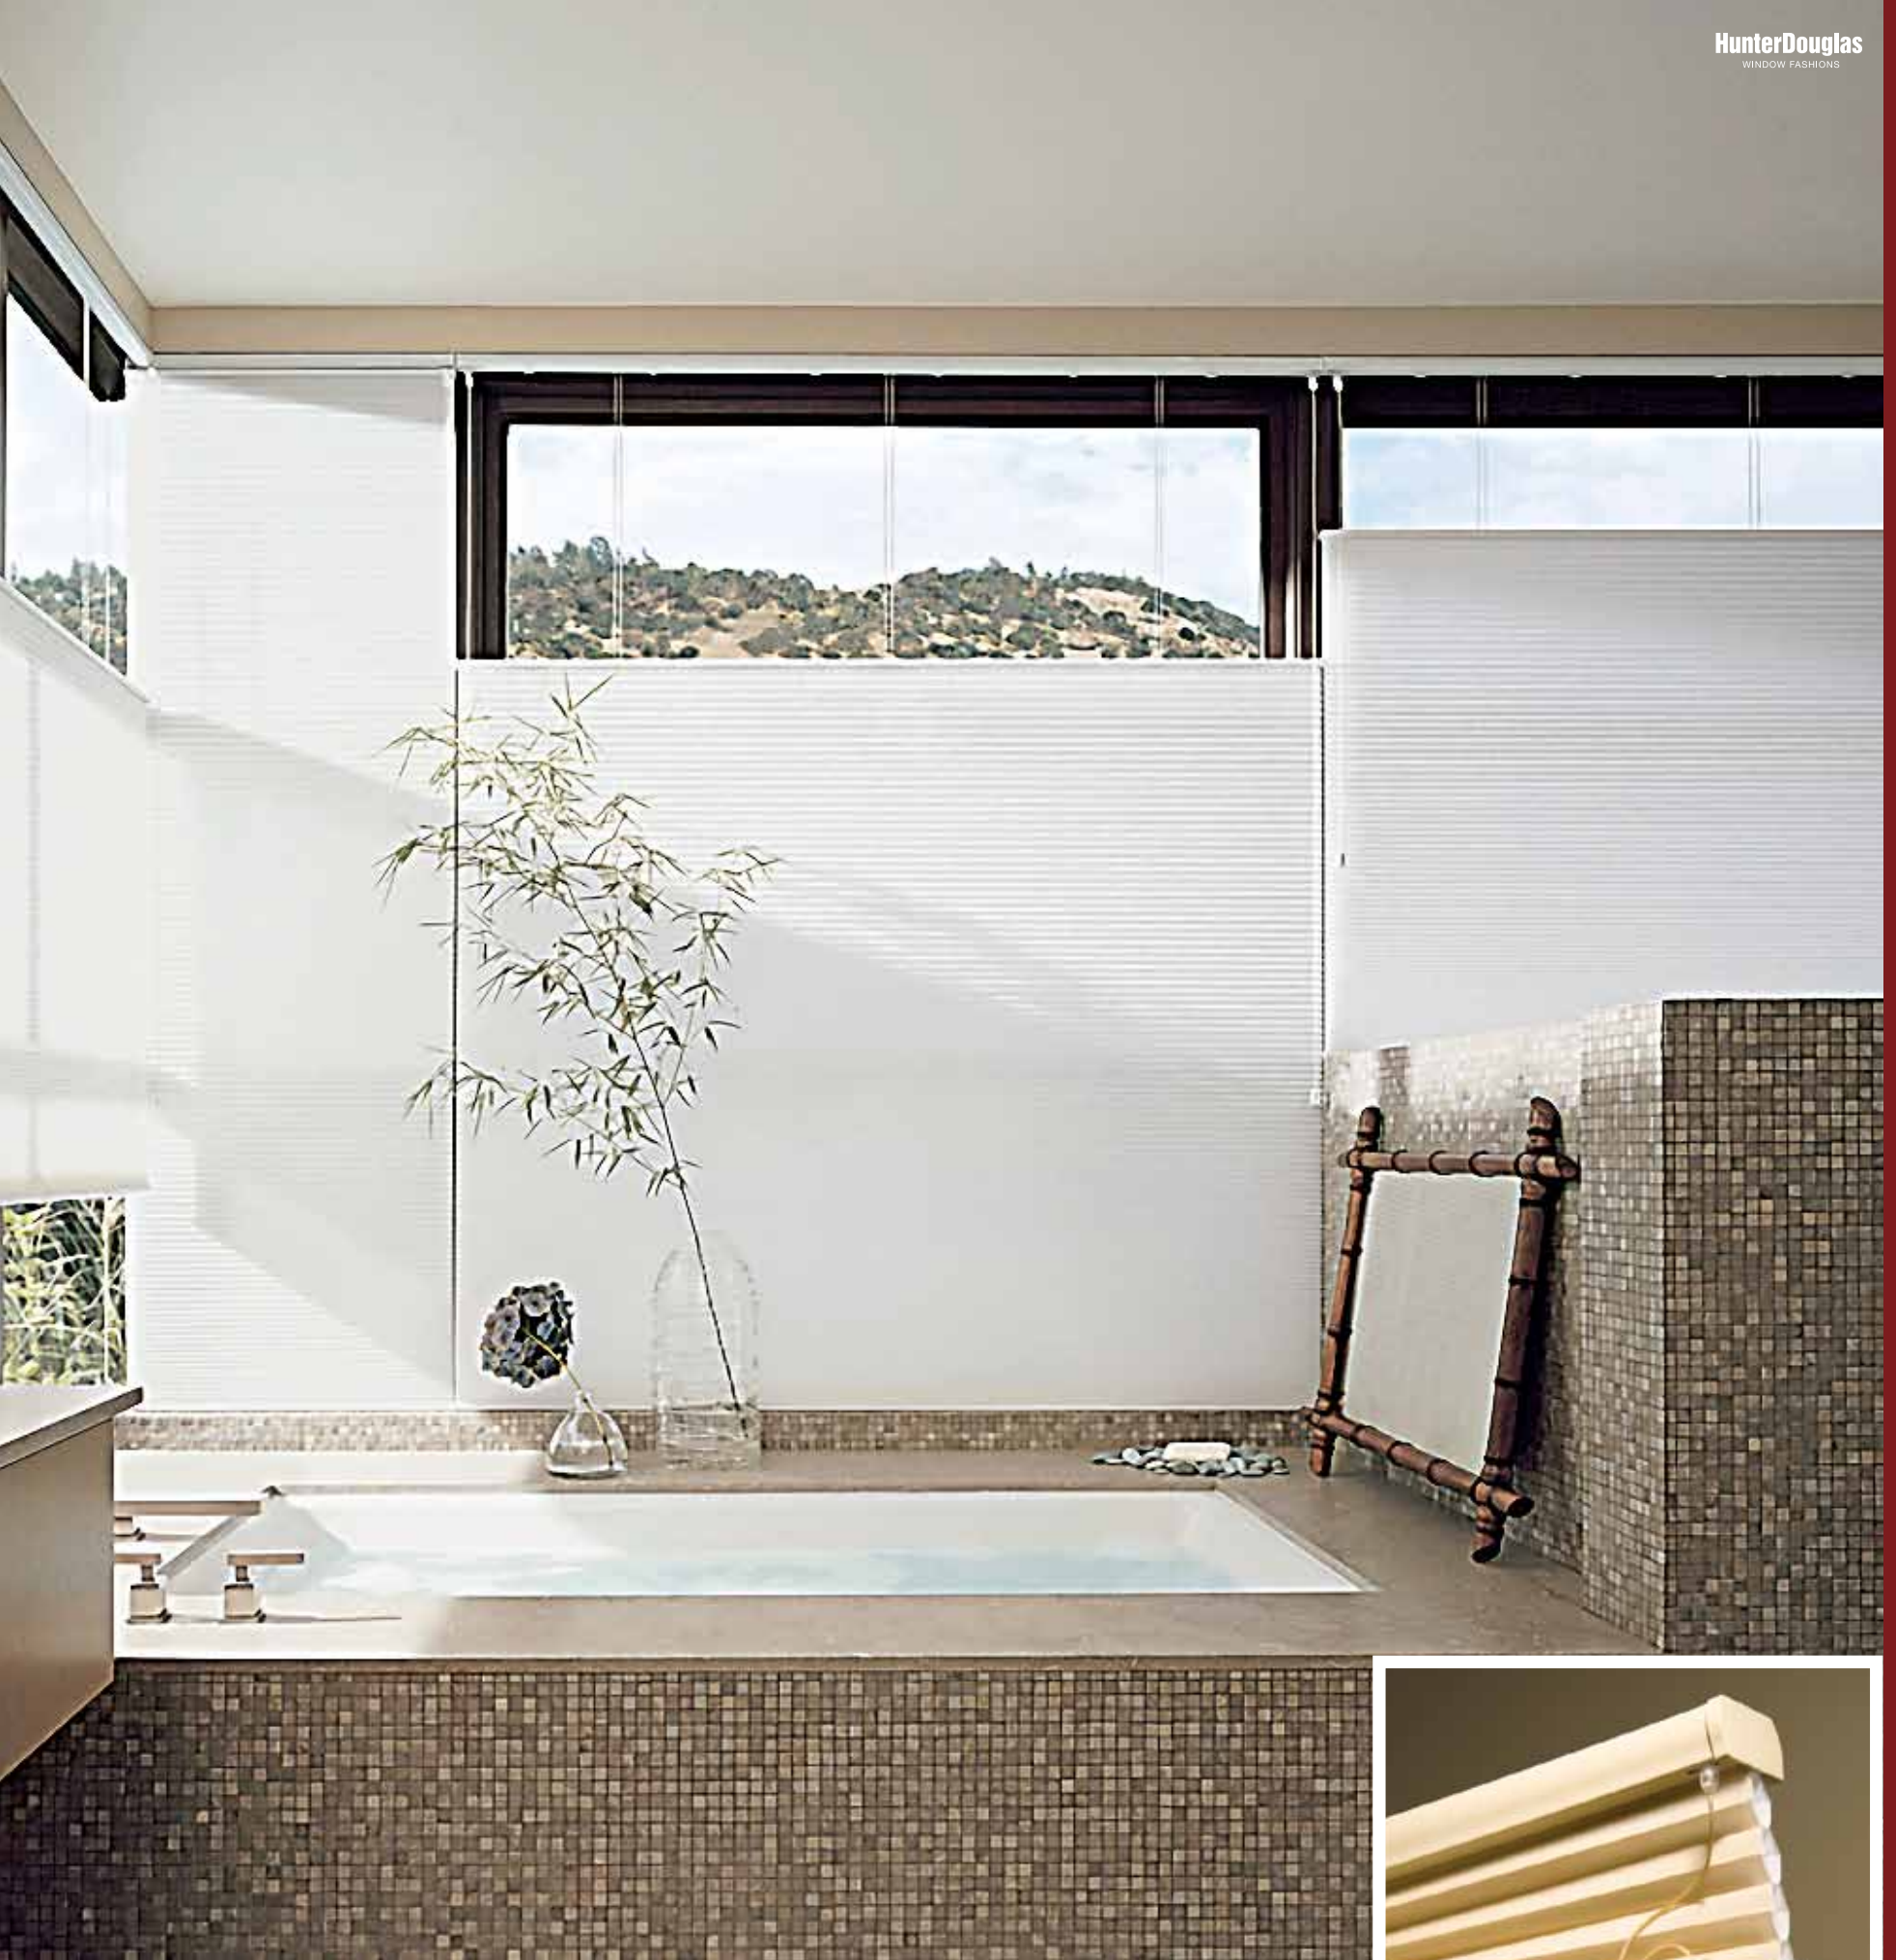

UltraGlide™

The revolutionary UltraGlide™ operating system uses a retractable cord mechanism to raise and lower the window shade or shading. The constant cord length means there are never any long, dangling cords to detract from the appearance of the shade so increased safety for children and pets.

Our innovative systems come with additional Child Safety feature to protect children and pets from accidents caused by window shades cord systems.