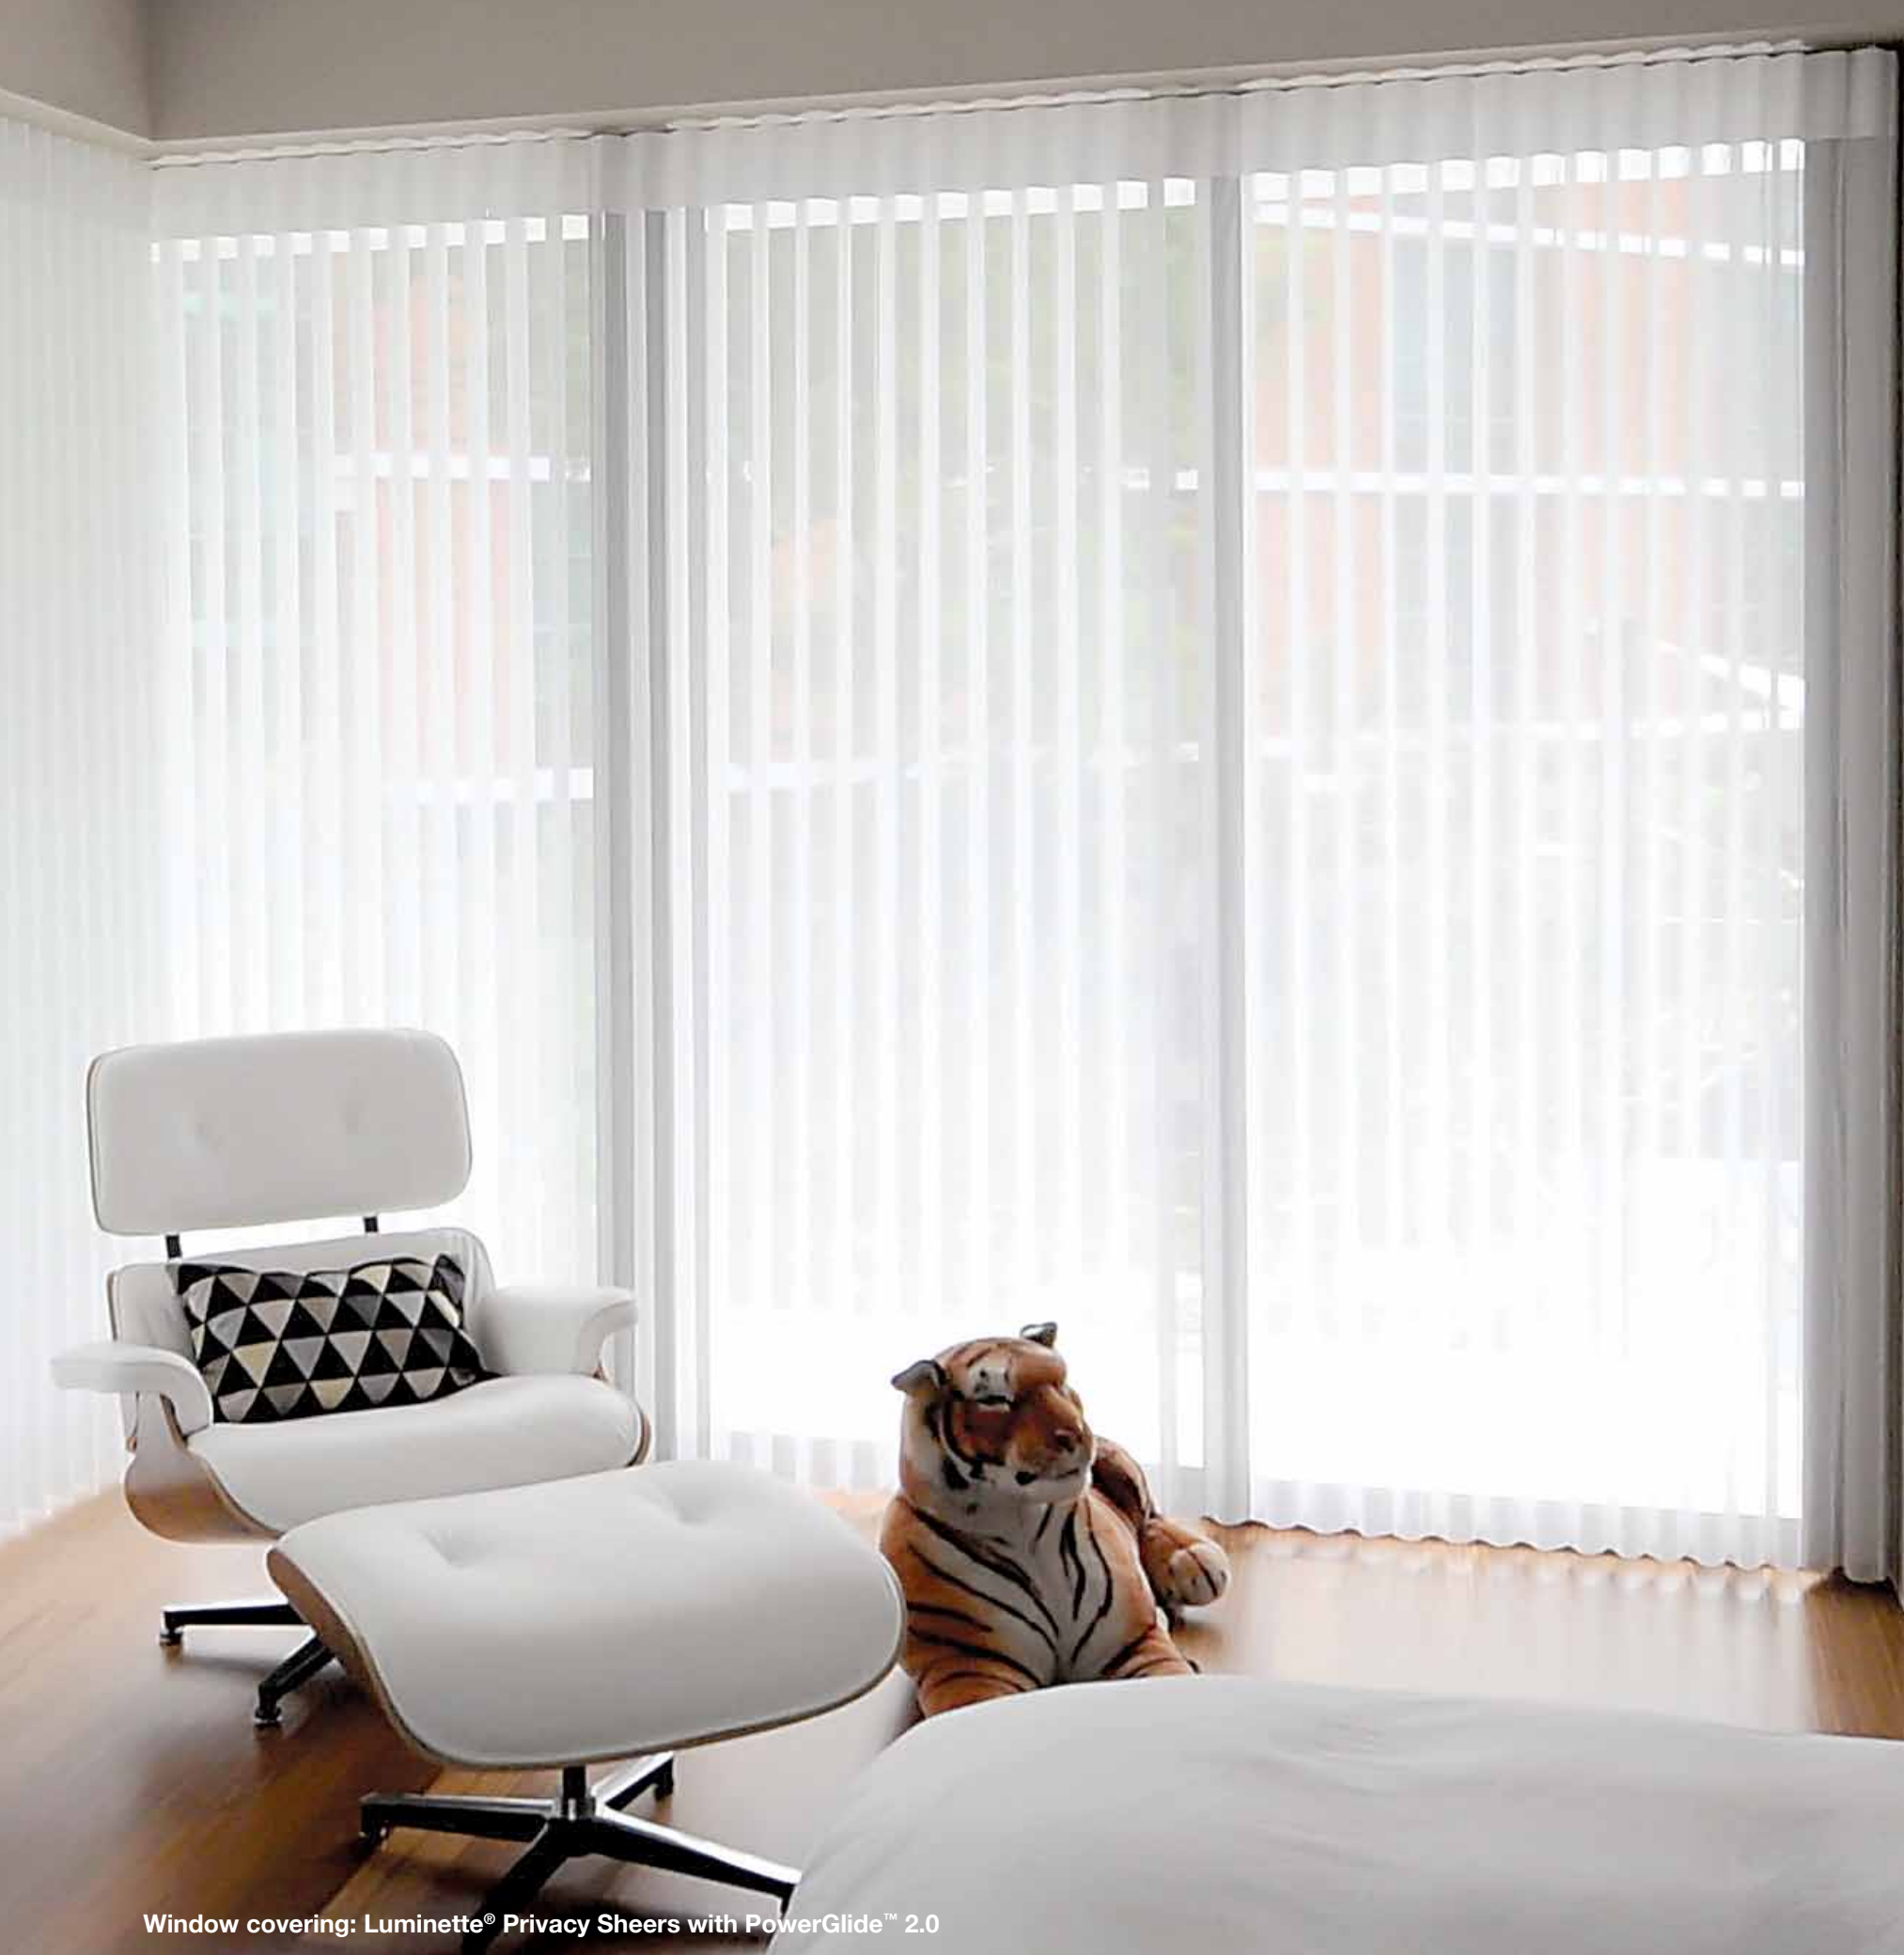

Window covering: Silhouette® Window Shadings with EasyRise™

IRENE NG
Singapore

The right planning of space and usage of window coverings could give a sense of luxury living as well as comfort.

Window covering: Duette® Honeycomb Shades with Ultralight™ Duolite™

Window covering: Duette® Honeycomb Shades with Ultraglide™ Top-down/Bottom-up

LILIAN
Singapore

Duette® Honeycomb Shades act as clerestory window above the bed. They flood the room with light while maintaining privacy.