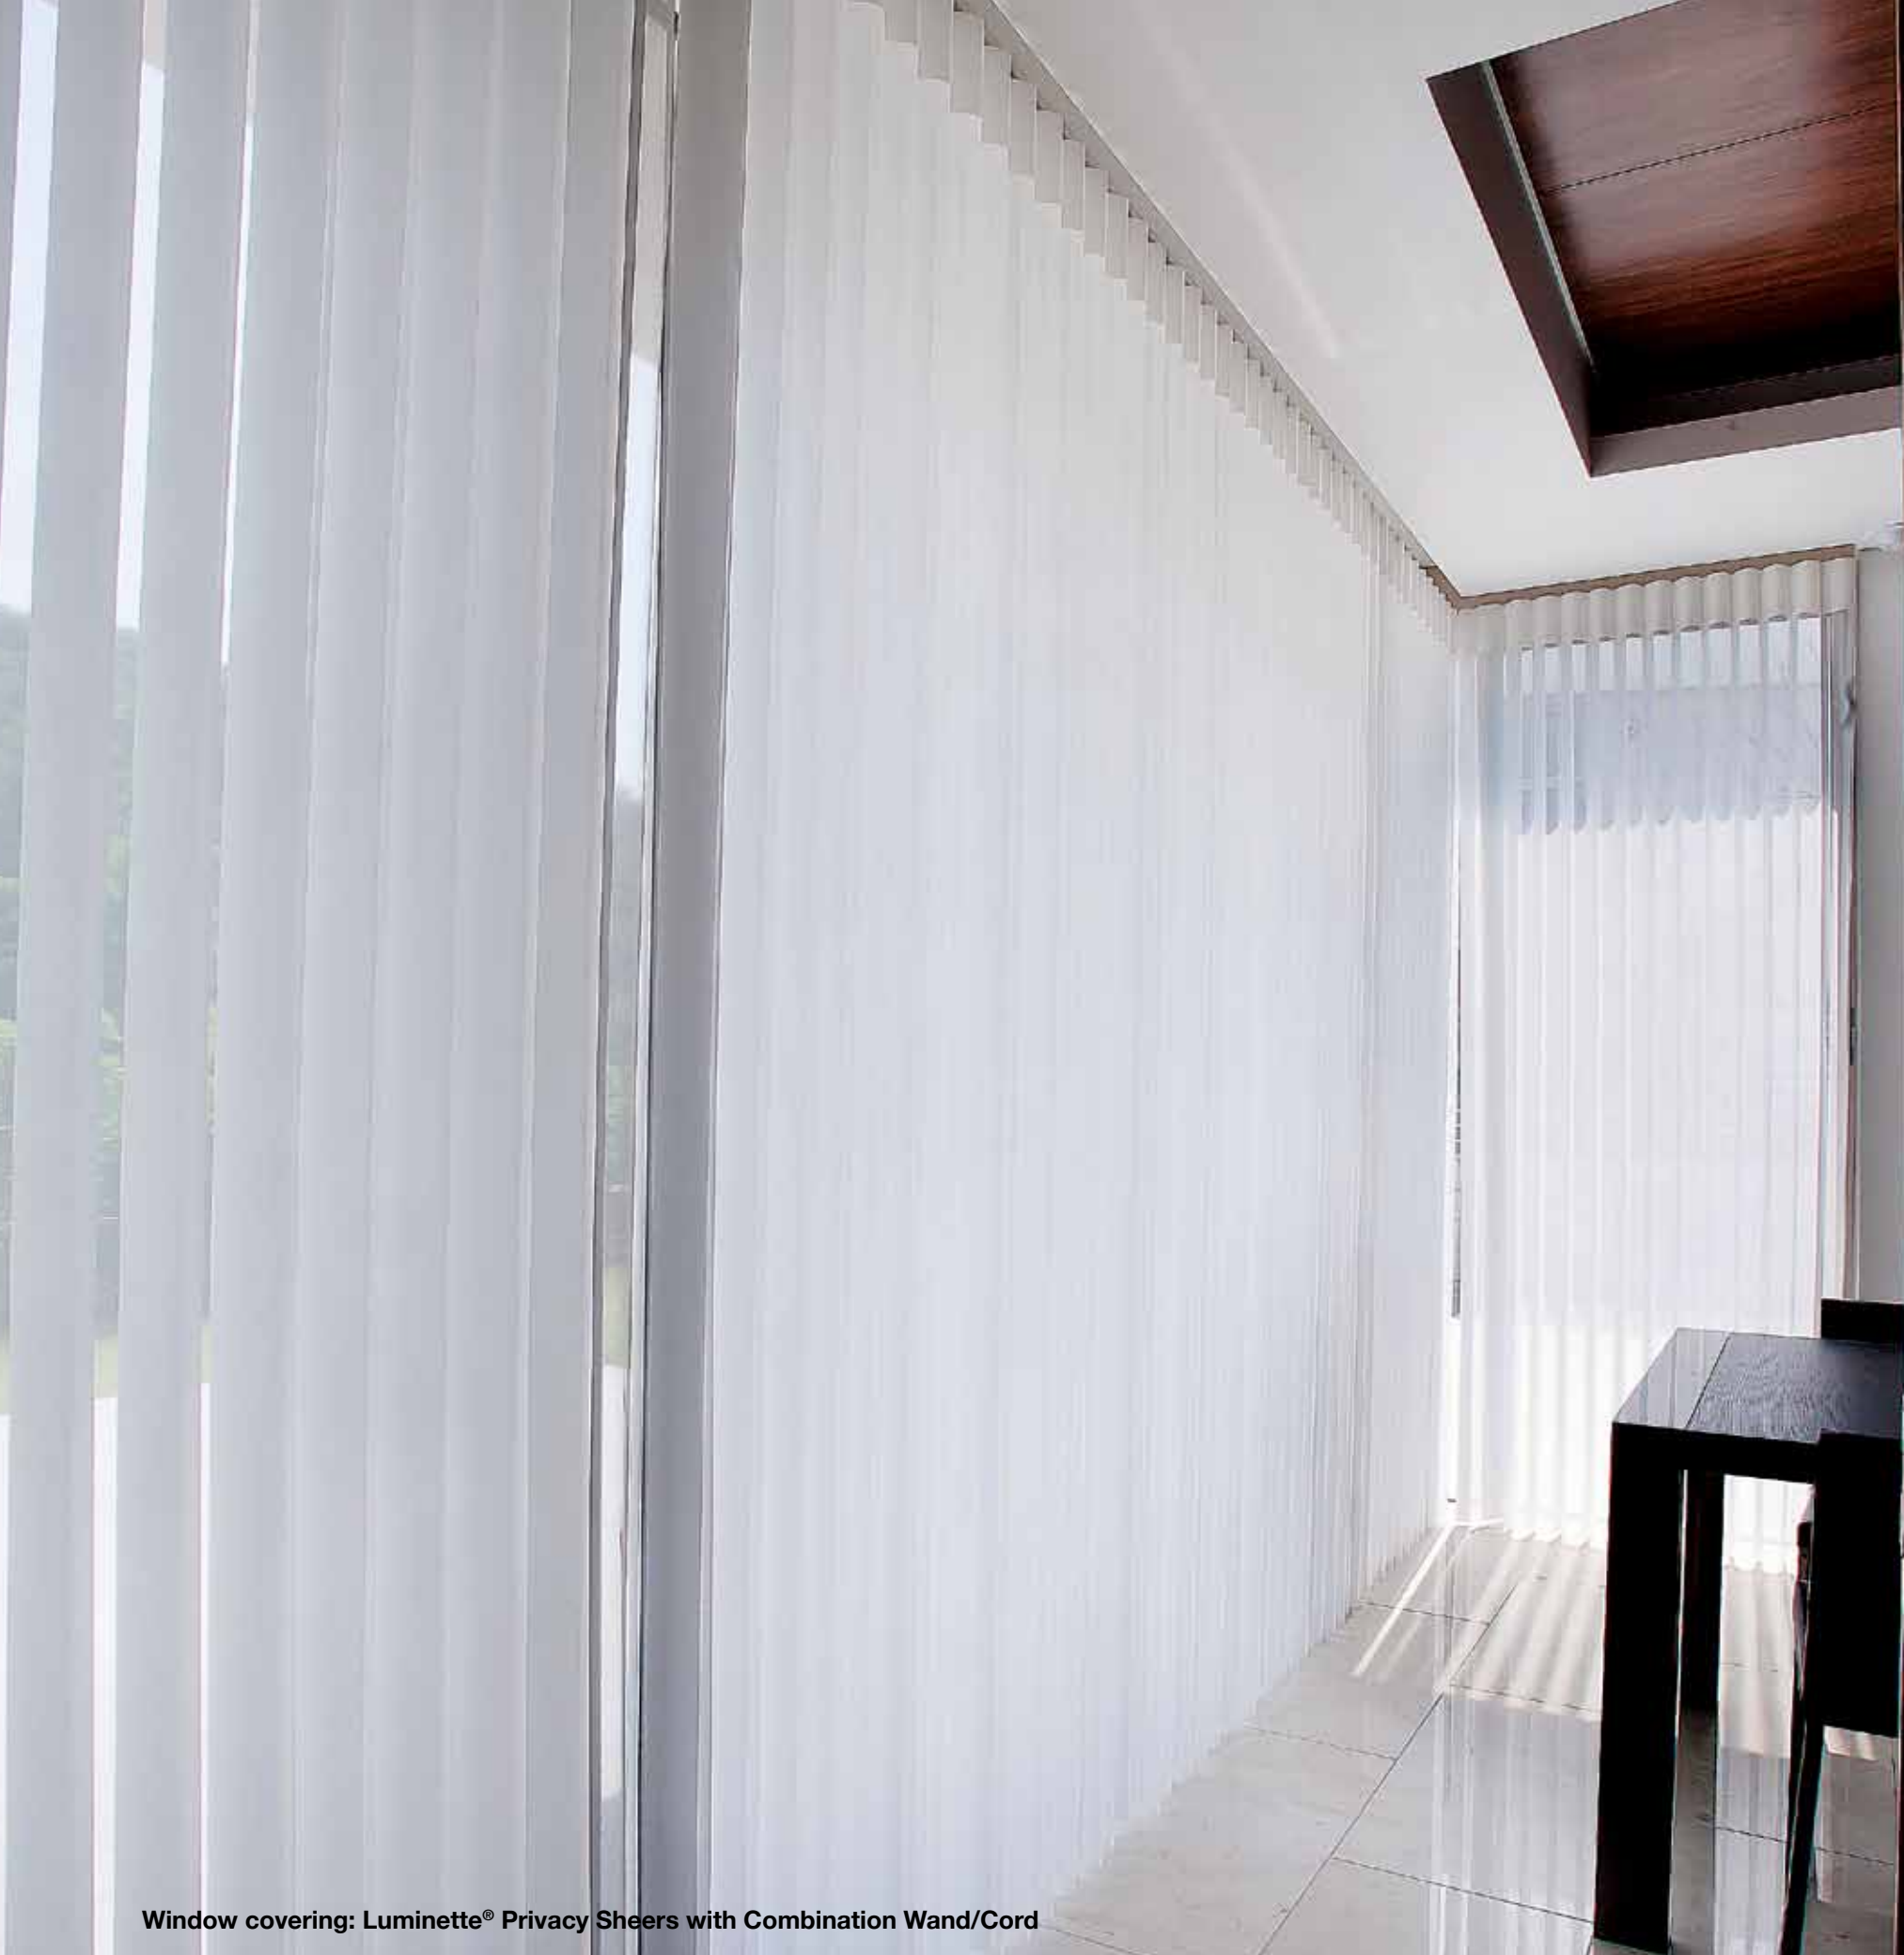

Window covering: Duette® Honeycomb Shades with Standard Cordlock Duolite™

DUAN LING YU
China

Due to the window size in this room, Duette® Honeycomb Shades are the perfect solution with sheer fabric that allows light to be filtered into the room.