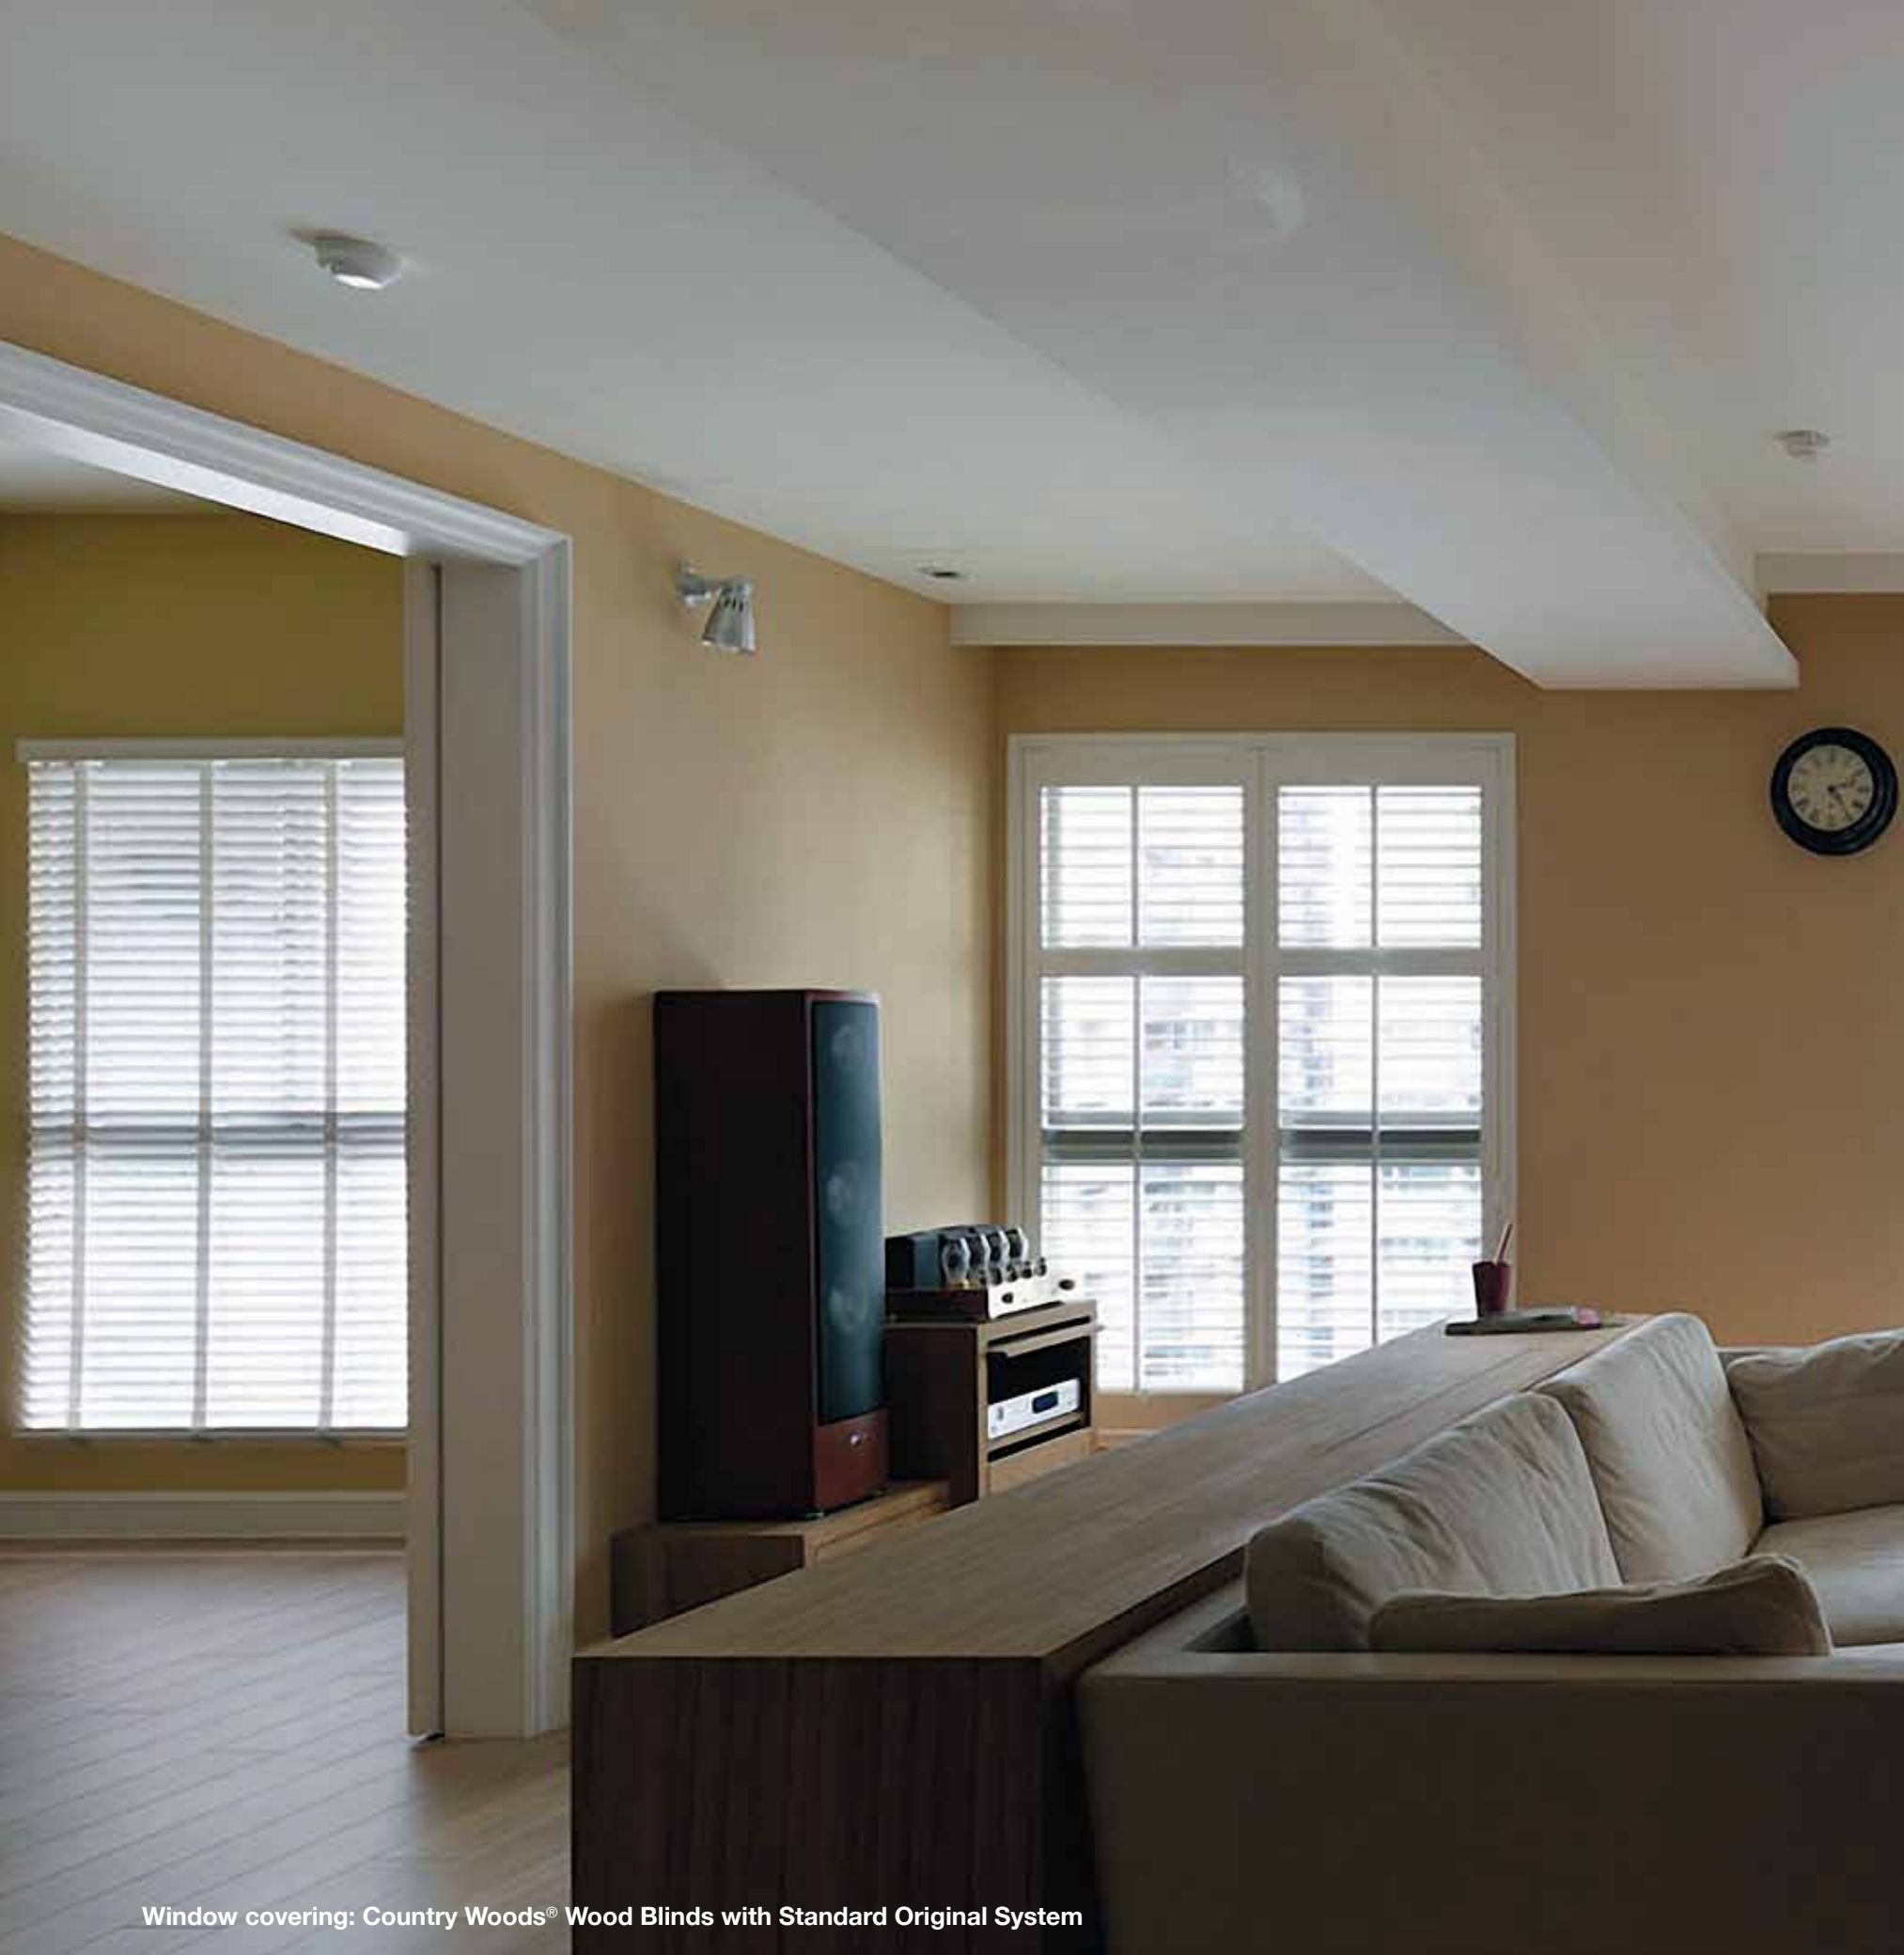

Window covering: Country Woods® Wood Blinds with Standard Original System